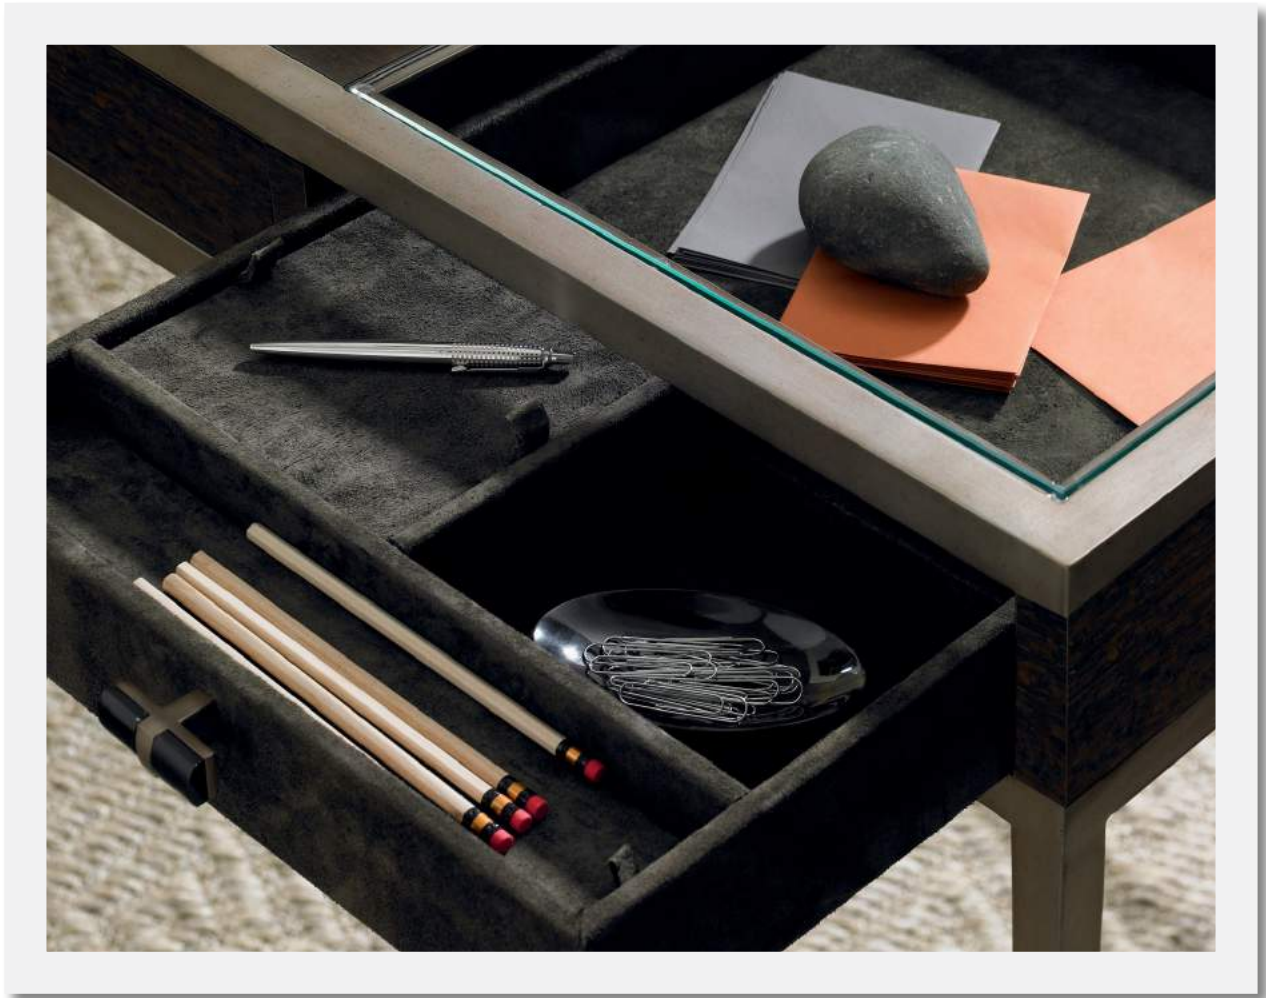

A. ARTISANS CONSOLE TABLE
ats-contab-001. 68W x 15D x 33.25H

B. MIXED MESSAGE CHAIR
ats-chair-03A. 27.5W x 32.5D x 31H

A

B

A

B

OUTSIDE THE BOX DESK AND ARCHITECT'S CHAIR

A modern living space benefits greatly from a bit of personality. When planning out a room's interior furnishings, include a piece that tells a story or stimulates conversation. The Architect's chair cleverly rests on metal legs that imitate an architect's drafting tool. Supple leather adorns the padded upholstery seat on the chair's interior while the chair's outer upholstery features the suede reverse side. Savvy seating that approaches perfection, especially when saddled up to the Outside the Box Desk.